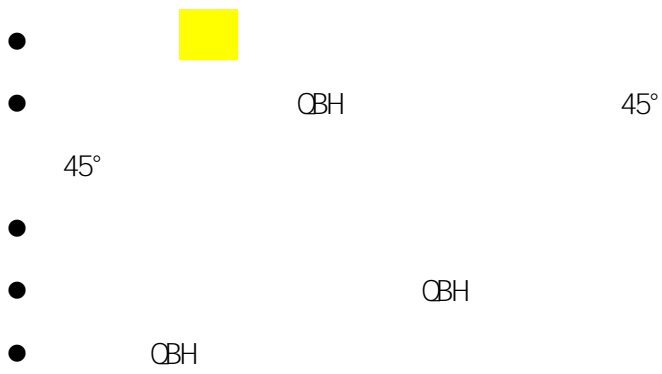

## 1.3

	BW12K
	1064nm
	12KW
	LOE3.1 ( ), QBH/Q+
	45mm
	F100mm/150mm
	F250mm/300mm/350mm/400mm
	Ø50*2mm
	C/CS
	Ø6mm
	Ø8mm
	~5.5kg

1.4

BW12K

1.5

BW 2K

1          6mm                      2-3   4-5   6-7   8-9

2          1    10

1				
2		24-26 28-30	20-22 24-26	
3		20		
4		2-6		bar
5		2-4		L/mi n

1.7

1.8

2.5

2.7

M6x20

/