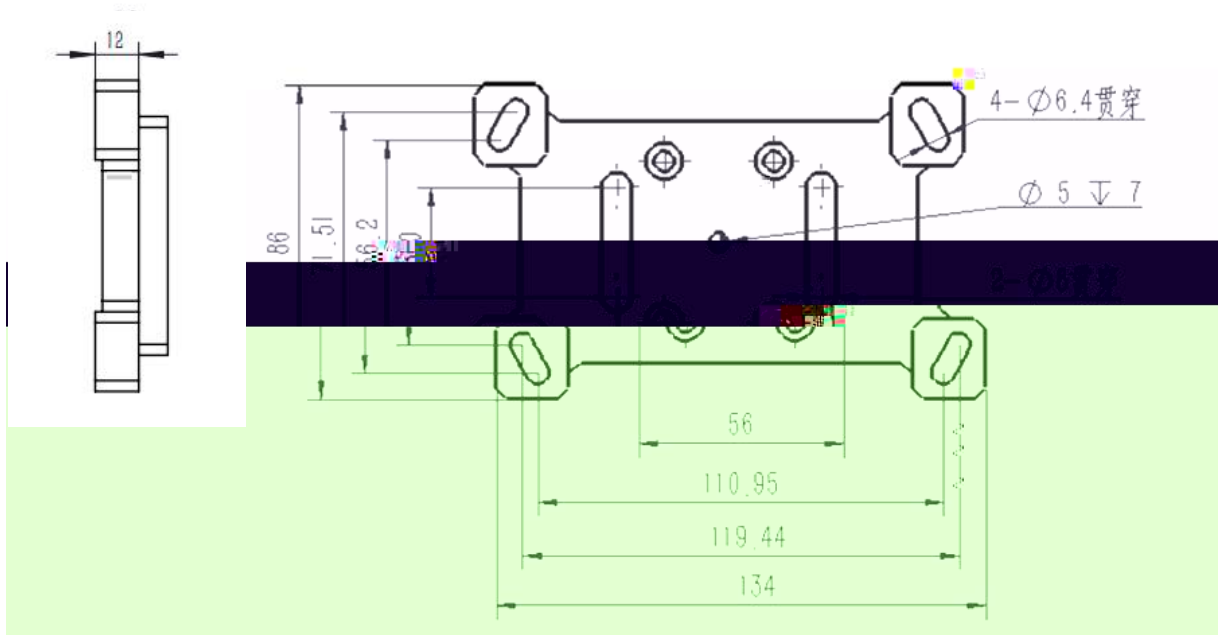

## 1.3

	BW12K
	1064nm
	12KW
	LOE3.1 ( ), QBH/Q+
	45mm
	F100mm/150mm
	F250mm/300mm/350mm/400mm
	Ø50*2mm
	C/CS
	Ø6mm
	Ø8mm
	~5.5kg

1.4

BW12K

1.5

BW 2K

1          6mm                      2-3   4-5   6-7   8-9

2          1    10

1				
2		24-26 28-30	20-22 24-26	
3		20		
4		2-6		bar
5		2-4		L/mi n

1.7

1.8

2.5

2.7

M6x20

/

BW2K

2.8

BW12K

/ /

:

F200

+

+