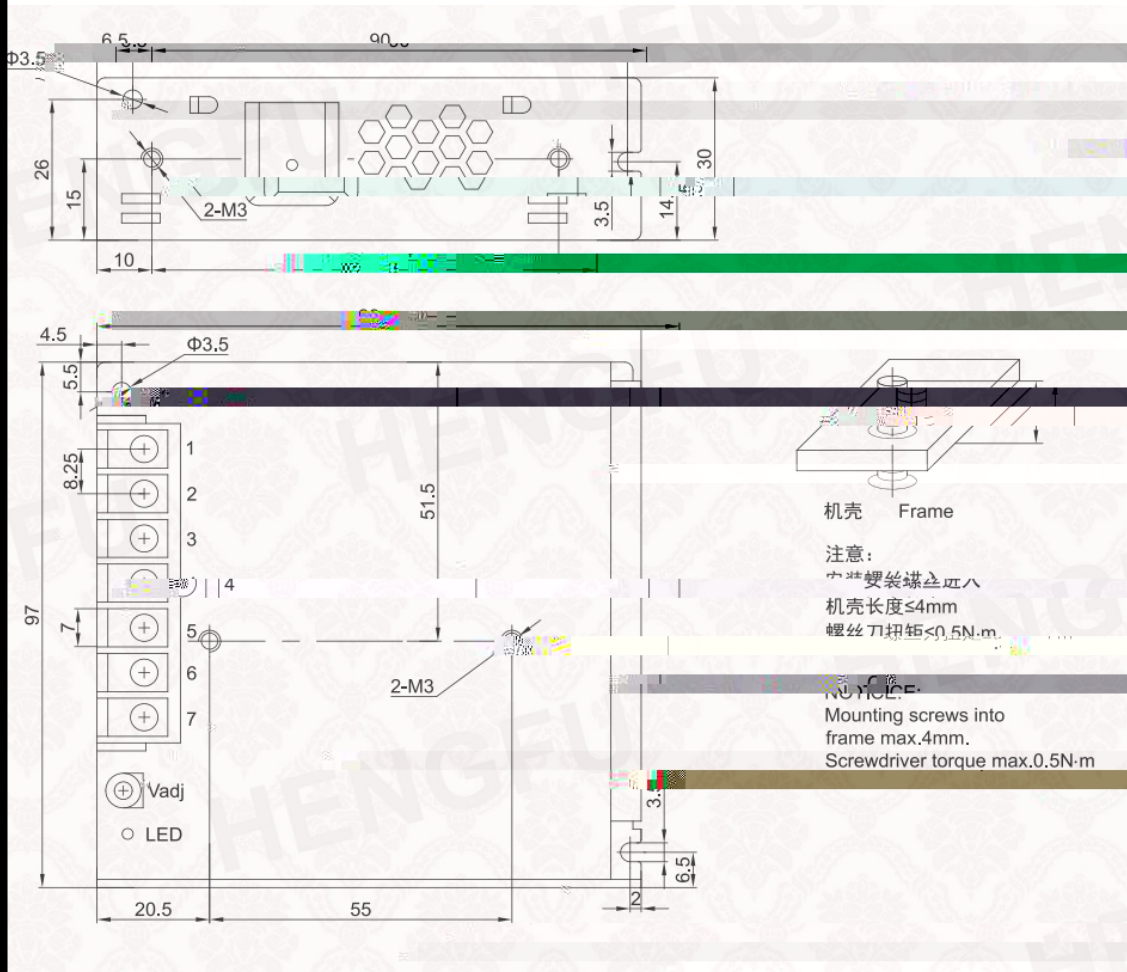

BF03S

Power Supply

Host Machine

3

±15V 3A

- -

3		
1	+15V	I
2	-15V	I
3	GND	I

4

4

BF03S